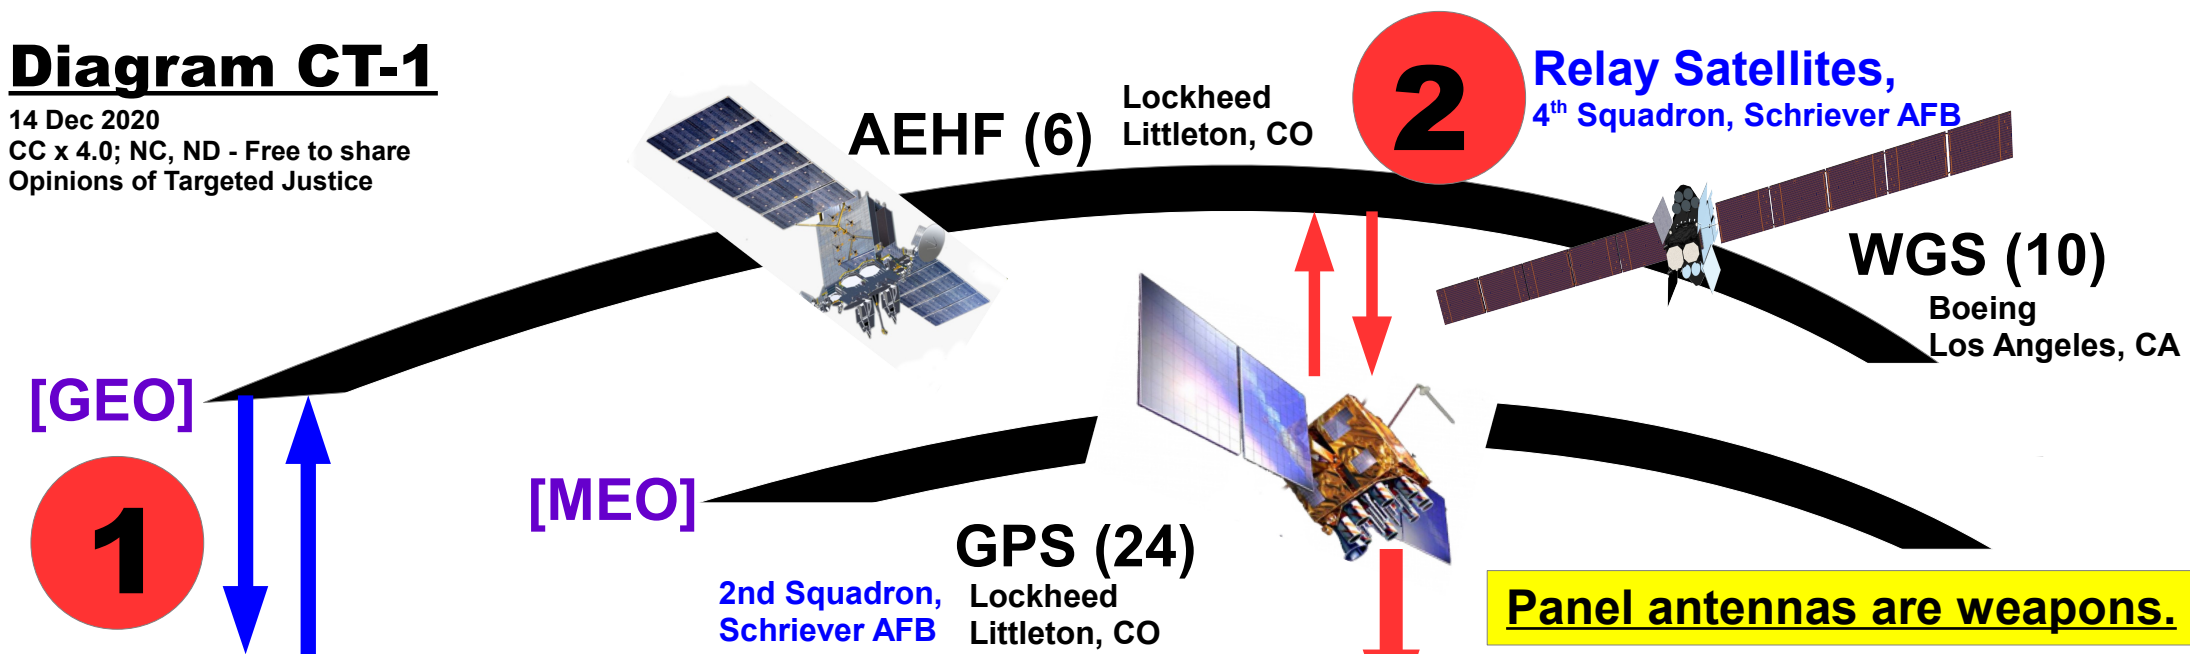

# Diagram CT-1

14 Dec 2020  
 CC x 4.0; NC, ND - Free to share  
 Opinions of Targeted Justice

Schriever AFB

**GPS frequencies**

L0	- ? military
L1	- 1575 MHz
L2	- 1228 MHz
L3	- 1381 MHz
L4	- 1380 MHz
L5	- 1176 MHz
L6	- ? military

# U.S. Space Force -- Directs Cell Tower Weapons, Worldwide

- References:**
- 1) [https://in-the-sky.org/satmap\\_worldmap.php?gps=1](https://in-the-sky.org/satmap_worldmap.php?gps=1)
  - 2) <https://www.schriever.spaceforce.mil/>
  - 3) <https://www.space-track.org>
  - 4) <https://gps.afspc.af.mil/index.html>
  - 5) <https://www.gps.gov>