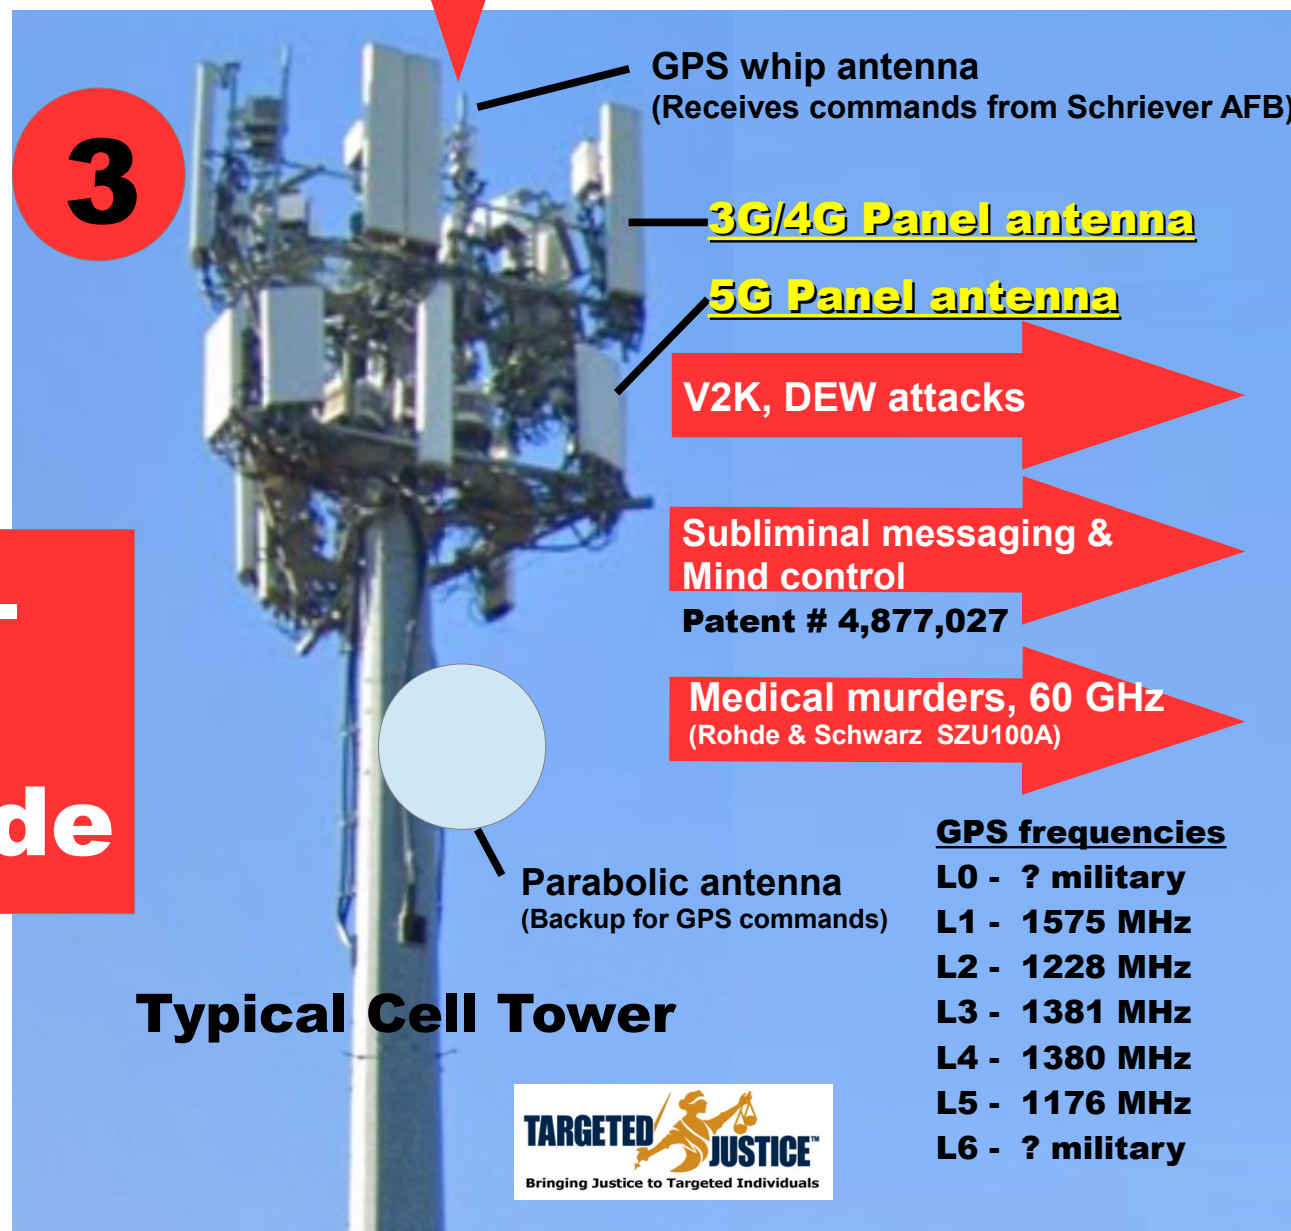

# Diagram CT-1

14 Dec 2020  
 CC x 4.0; NC, ND - Free to share  
 Opinions of Targeted Justice

Schriever AFB

**GPS frequencies**

L0	- ? military
L1	- 1575 MHz
L2	- 1228 MHz
L3	- 1381 MHz
L4	- 1380 MHz
L5	- 1176 MHz
L6	- ? military

# U.S. Space Force -- Directs Cell Tower Weapons, Worldwide

- References:**
- 1) [https://in-the-sky.org/satmap\\_worldmap.php?gps=1](https://in-the-sky.org/satmap_worldmap.php?gps=1)
  - 2) <https://www.schriever.spaceforce.mil/>
  - 3) <https://www.space-track.org>
  - 4) <https://gps.afspc.af.mil/index.html>
  - 5) <https://www.gps.gov>